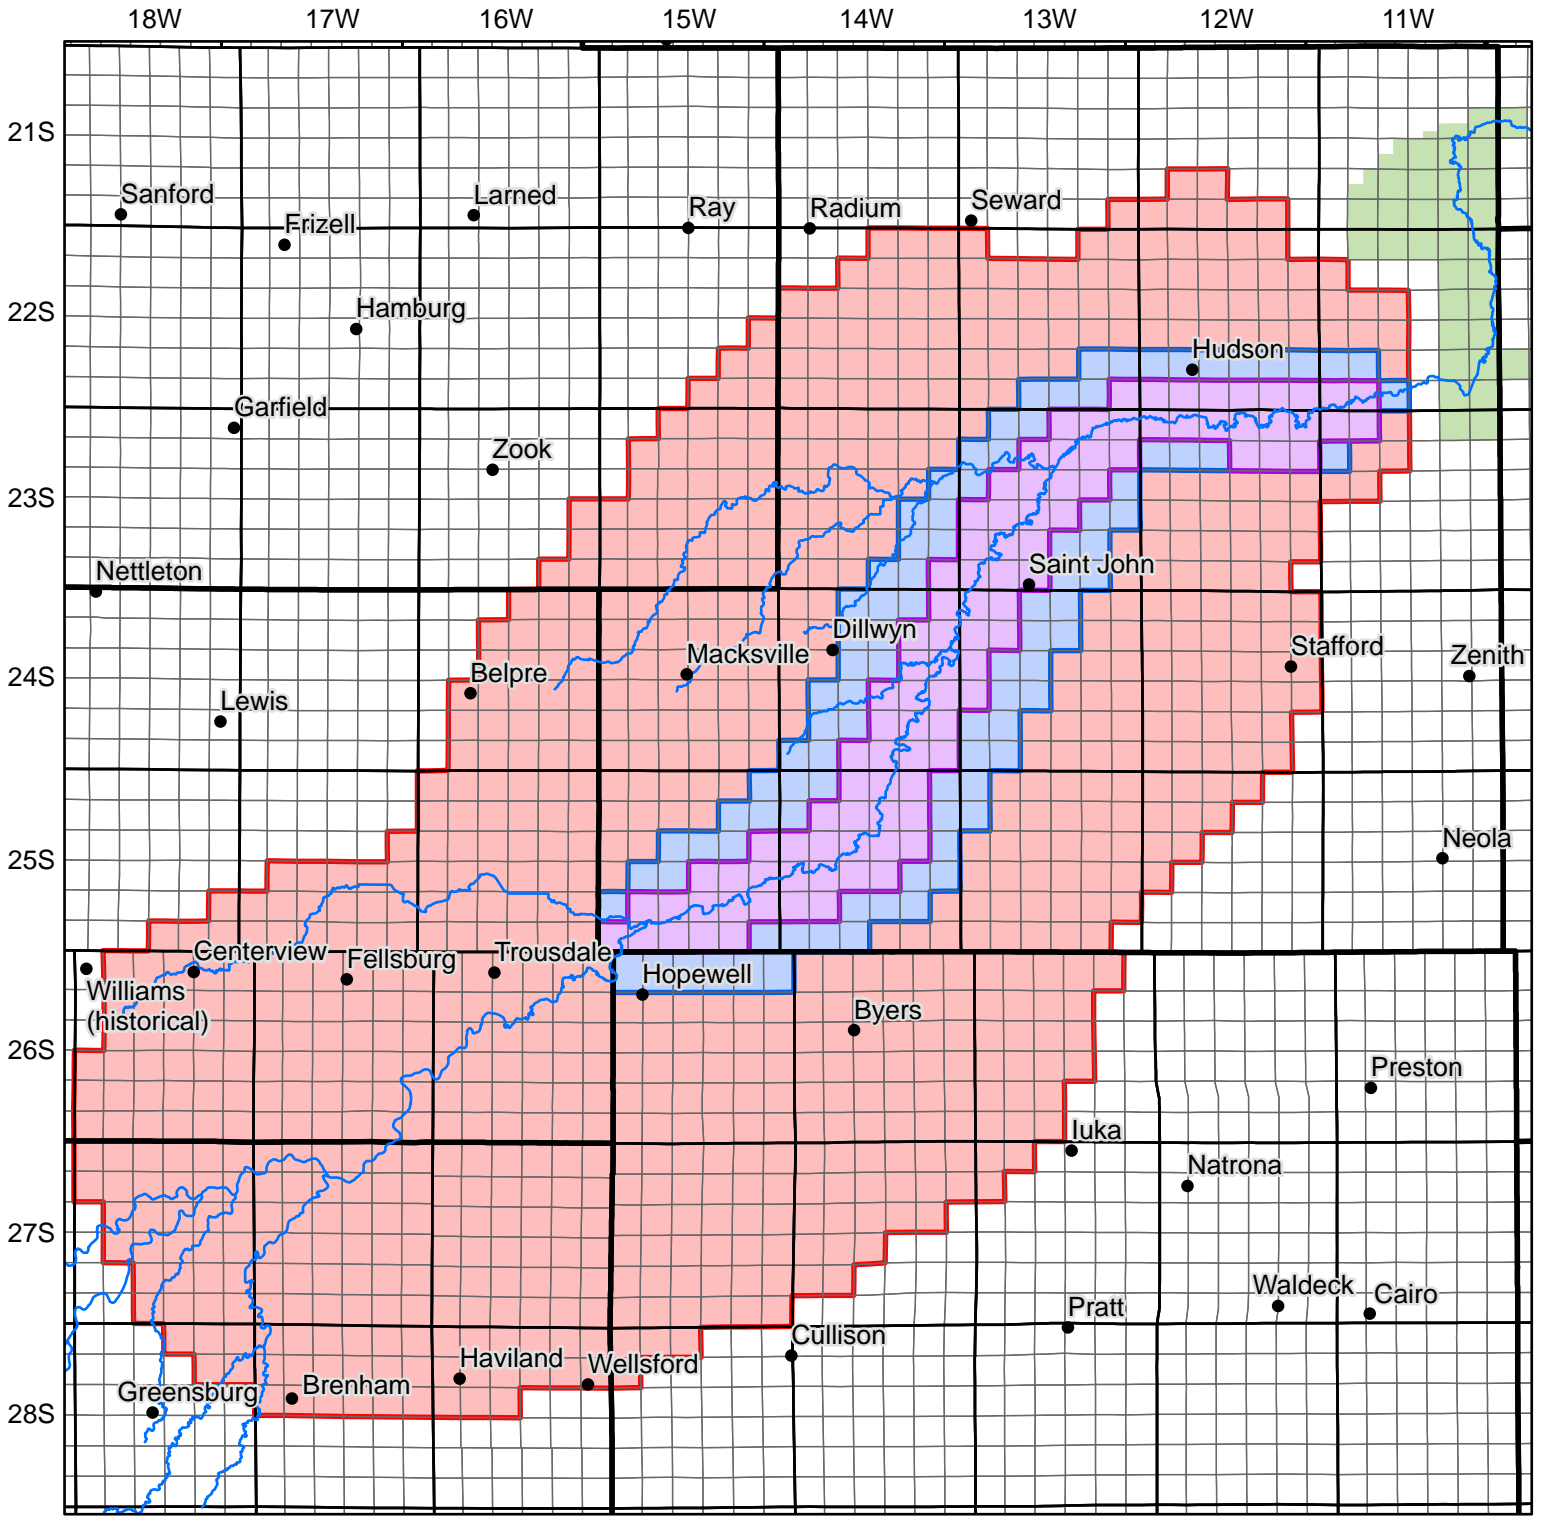

Quivira National Wildlife Refuge Impairment Administration Tiers

-  Tier 1
-  Tier 2
-  Tier 3
-  Quivira National Wildlife Refuge
-  Rattlesnake Creek and Tributaries

Section Number Key

6	5	4	3	2	1
7	8	9	10	11	12
18	17	16	15	14	13
19	20	21	22	23	24
30	29	28	27	26	25
31	32	33	34	35	36

Kansas Department of Agriculture
Division of Water Resources
September 13, 2023